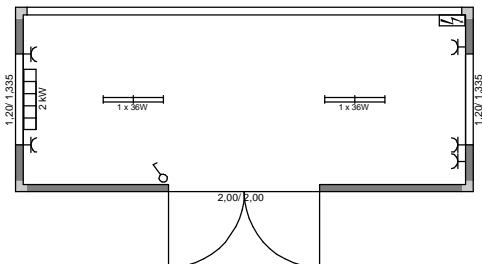

Acker Raum-Systeme GmbH

Gertrudenkirchhof 10
D-20095 Hamburg

Tel.: (+49) 040/ 685 669
Fax.: (+49) 040/ 683 905

www.acker-gmbh.de

Container- u. Modulbauten

ARS C3 L 99 - (LxB) 6,058m x 2,438m; RH = 2,50m

ARS C3 L 01 - (LxB) 6,058m x 2,438m; RH = 2,50m

ARS C3L 02 - (LxB) 6,058m x 2,438m; RH = 2,50m

ARS C3L 03 - (LxB) 6,058m x 2,438m; RH = 2,50m

ARS C3L 04 - (LxB) 6,058m x 2,438m; RH = 2,50m

ARS C3L 05 - (LxB) 6,058m x 2,438m; RH = 2,50m

ARS C3L 06 - (LxB) 6,058m x 2,438m; RH = 2,50m

ARS C3L 07 - (LxB) 6,058m x 2,438m; RH = 2,50m

ARS C3L 08 - (LxB) 6,058m x 2,438m; RH = 2,50m