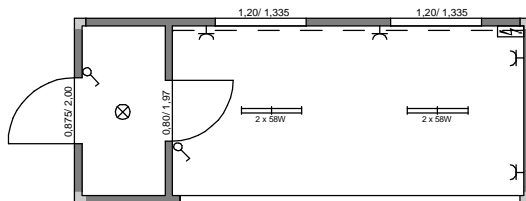

Acker Raum-Systeme GmbH

Gertrudenkirchhof 10
D-20095 Hamburg

Tel.: (+49) 040/ 685 669
Fax.: (+49) 040/ 683 905

www.acker-gmbh.de

Container- u. Modulbauten

ARS C3 L 99 - (LxB) 6,058m x 2,438m; RH = 2,50m

ARS C3 L 01 - (LxB) 6,058m x 2,438m; RH = 2,50m

ARS C3L 02 - (LxB) 6,058m x 2,438m; RH = 2,50m

ARS C3L 03 - (LxB) 6,058m x 2,438m; RH = 2,50m

ARS C3L 04 - (LxB) 6,058m x 2,438m; RH = 2,50m

ARS C3L 05 - (LxB) 6,058m x 2,438m; RH = 2,50m

ARS C3L 06 - (LxB) 6,058m x 2,438m; RH = 2,50m

ARS C3L 07 - (LxB) 6,058m x 2,438m; RH = 2,50m

ARS C3L 08 - (LxB) 6,058m x 2,438m; RH = 2,50m