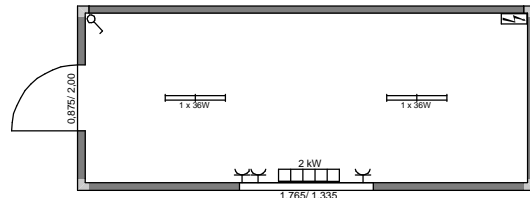

Acker Raum-Systeme GmbH

Gertrudenkirchhof 10
D-20095 Hamburg

Tel.: (+49) 040/ 685 669
Fax.: (+49) 040/ 683 905

www.acker-gmbh.de

Container- u. Modulbauten

ARS C3 L 99 - (LxB) 6,058m x 2,438m; RH = 2,50m

ARS C3 L 01 - (LxB) 6,058m x 2,438m; RH = 2,50m

ARS C3L 02 - (LxB) 6,058m x 2,438m; RH = 2,50m

ARS C3L 03 - (LxB) 6,058m x 2,438m; RH = 2,50m

ARS C3L 04 - (LxB) 6,058m x 2,438m; RH = 2,50m

ARS C3L 05 - (LxB) 6,058m x 2,438m; RH = 2,50m

ARS C3L 06 - (LxB) 6,058m x 2,438m; RH = 2,50m

ARS C3L 07 - (LxB) 6,058m x 2,438m; RH = 2,50m

ARS C3L 08 - (LxB) 6,058m x 2,438m; RH = 2,50m