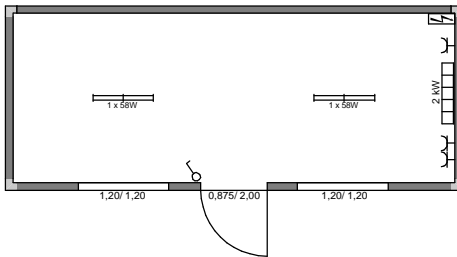

Acker Raum-Systeme GmbH

Gertrudenkirchhof 10
D-20095 Hamburg

Tel.: (+49) 040/ 685 669
Fax.: (+49) 040/ 683 905

www.acker-gmbh.de

Container- u. Modulbauten

ARS C3 L 99 - (LxB) 6,058m x 2,438m; RH = 2,50m

ARS C3 L 01 - (LxB) 6,058m x 2,438m; RH = 2,50m

ARS C3L 02 - (LxB) 6,058m x 2,438m; RH = 2,50m

ARS C3L 03 - (LxB) 6,058m x 2,438m; RH = 2,50m

ARS C3L 04 - (LxB) 6,058m x 2,438m; RH = 2,50m

ARS C3L 05 - (LxB) 6,058m x 2,438m; RH = 2,50m

ARS C3L 06 - (LxB) 6,058m x 2,438m; RH = 2,50m

ARS C3L 07 - (LxB) 6,058m x 2,438m; RH = 2,50m

ARS C3L 08 - (LxB) 6,058m x 2,438m; RH = 2,50m