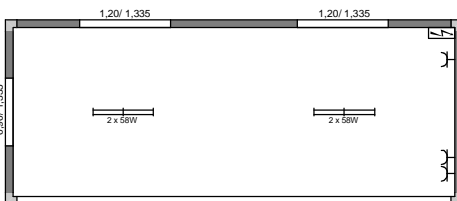

Acker Raum-Systeme GmbH

Gertrudenkirchhof 10
D-20095 Hamburg

Tel.: (+49) 040/ 685 669
Fax.: (+49) 040/ 683 905

www.acker-gmbh.de

Container- u. Modulbauten

ARS C3 L 99 - (LxB) 6,058m x 2,438m; RH = 2,50m

ARS C3 L 01 - (LxB) 6,058m x 2,438m; RH = 2,50m

ARS C3L 02 - (LxB) 6,058m x 2,438m; RH = 2,50m

ARS C3L 03 - (LxB) 6,058m x 2,438m; RH = 2,50m

ARS C3L 04 - (LxB) 6,058m x 2,438m; RH = 2,50m

ARS C3L 05 - (LxB) 6,058m x 2,438m; RH = 2,50m

ARS C3L 06 - (LxB) 6,058m x 2,438m; RH = 2,50m

ARS C3L 07 - (LxB) 6,058m x 2,438m; RH = 2,50m

ARS C3L 08 - (LxB) 6,058m x 2,438m; RH = 2,50m