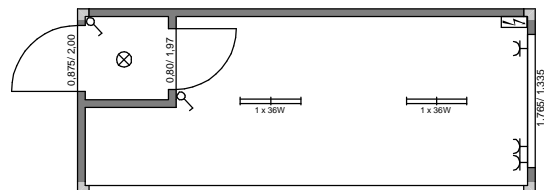

Acker Raum-Systeme GmbH

Gertrudenkirchhof 10
D-20095 Hamburg

Tel.: (+49) 040/ 685 669
Fax.: (+49) 040/ 683 905

www.acker-gmbh.de

Container- u. Modulbauten

ARS C3 L 99 - (LxB) 6,058m x 2,438m; RH = 2,50m

ARS C3 L 01 - (LxB) 6,058m x 2,438m; RH = 2,50m

ARS C3L 02 - (LxB) 6,058m x 2,438m; RH = 2,50m

ARS C3L 03 - (LxB) 6,058m x 2,438m; RH = 2,50m

ARS C3L 04 - (LxB) 6,058m x 2,438m; RH = 2,50m

ARS C3L 05 - (LxB) 6,058m x 2,438m; RH = 2,50m

ARS C3L 06 - (LxB) 6,058m x 2,438m; RH = 2,50m

ARS C3L 07 - (LxB) 6,058m x 2,438m; RH = 2,50m

ARS C3L 08 - (LxB) 6,058m x 2,438m; RH = 2,50m