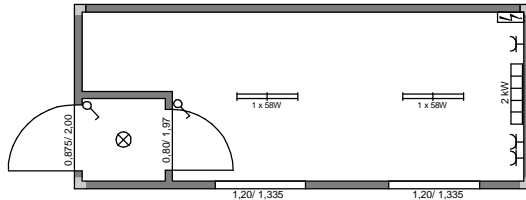

Acker Raum-Systeme GmbH

Gertrudenkirchhof 10
D-20095 Hamburg

Tel.: (+49) 040/ 685 669
Fax.: (+49) 040/ 683 905

www.acker-gmbh.de

Container- u. Modulbauten

ARS C3 L 99 - (LxB) 6,058m x 2,438m; RH = 2,50m

ARS C3 L 01 - (LxB) 6,058m x 2,438m; RH = 2,50m

ARS C3L 02 - (LxB) 6,058m x 2,438m; RH = 2,50m

ARS C3L 03 - (LxB) 6,058m x 2,438m; RH = 2,50m

ARS C3L 04 - (LxB) 6,058m x 2,438m; RH = 2,50m

ARS C3L 05 - (LxB) 6,058m x 2,438m; RH = 2,50m

ARS C3L 06 - (LxB) 6,058m x 2,438m; RH = 2,50m

ARS C3L 07 - (LxB) 6,058m x 2,438m; RH = 2,50m

ARS C3L 08 - (LxB) 6,058m x 2,438m; RH = 2,50m