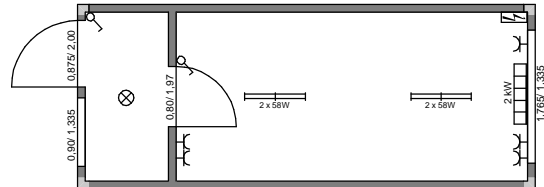

Acker Raum-Systeme GmbH

Gertrudenkirchhof 10
D-20095 Hamburg

Tel.: (+49) 040/ 685 669
Fax.: (+49) 040/ 683 905

www.acker-gmbh.de

Container- u. Modulbauten

ARS C3 L 99 - (LxB) 6,058m x 2,438m; RH = 2,50m

ARS C3 L 01 - (LxB) 6,058m x 2,438m; RH = 2,50m

ARS C3L 02 - (LxB) 6,058m x 2,438m; RH = 2,50m

ARS C3L 03 - (LxB) 6,058m x 2,438m; RH = 2,50m

ARS C3L 04 - (LxB) 6,058m x 2,438m; RH = 2,50m

ARS C3L 05 - (LxB) 6,058m x 2,438m; RH = 2,50m

ARS C3L 06 - (LxB) 6,058m x 2,438m; RH = 2,50m

ARS C3L 07 - (LxB) 6,058m x 2,438m; RH = 2,50m

ARS C3L 08 - (LxB) 6,058m x 2,438m; RH = 2,50m